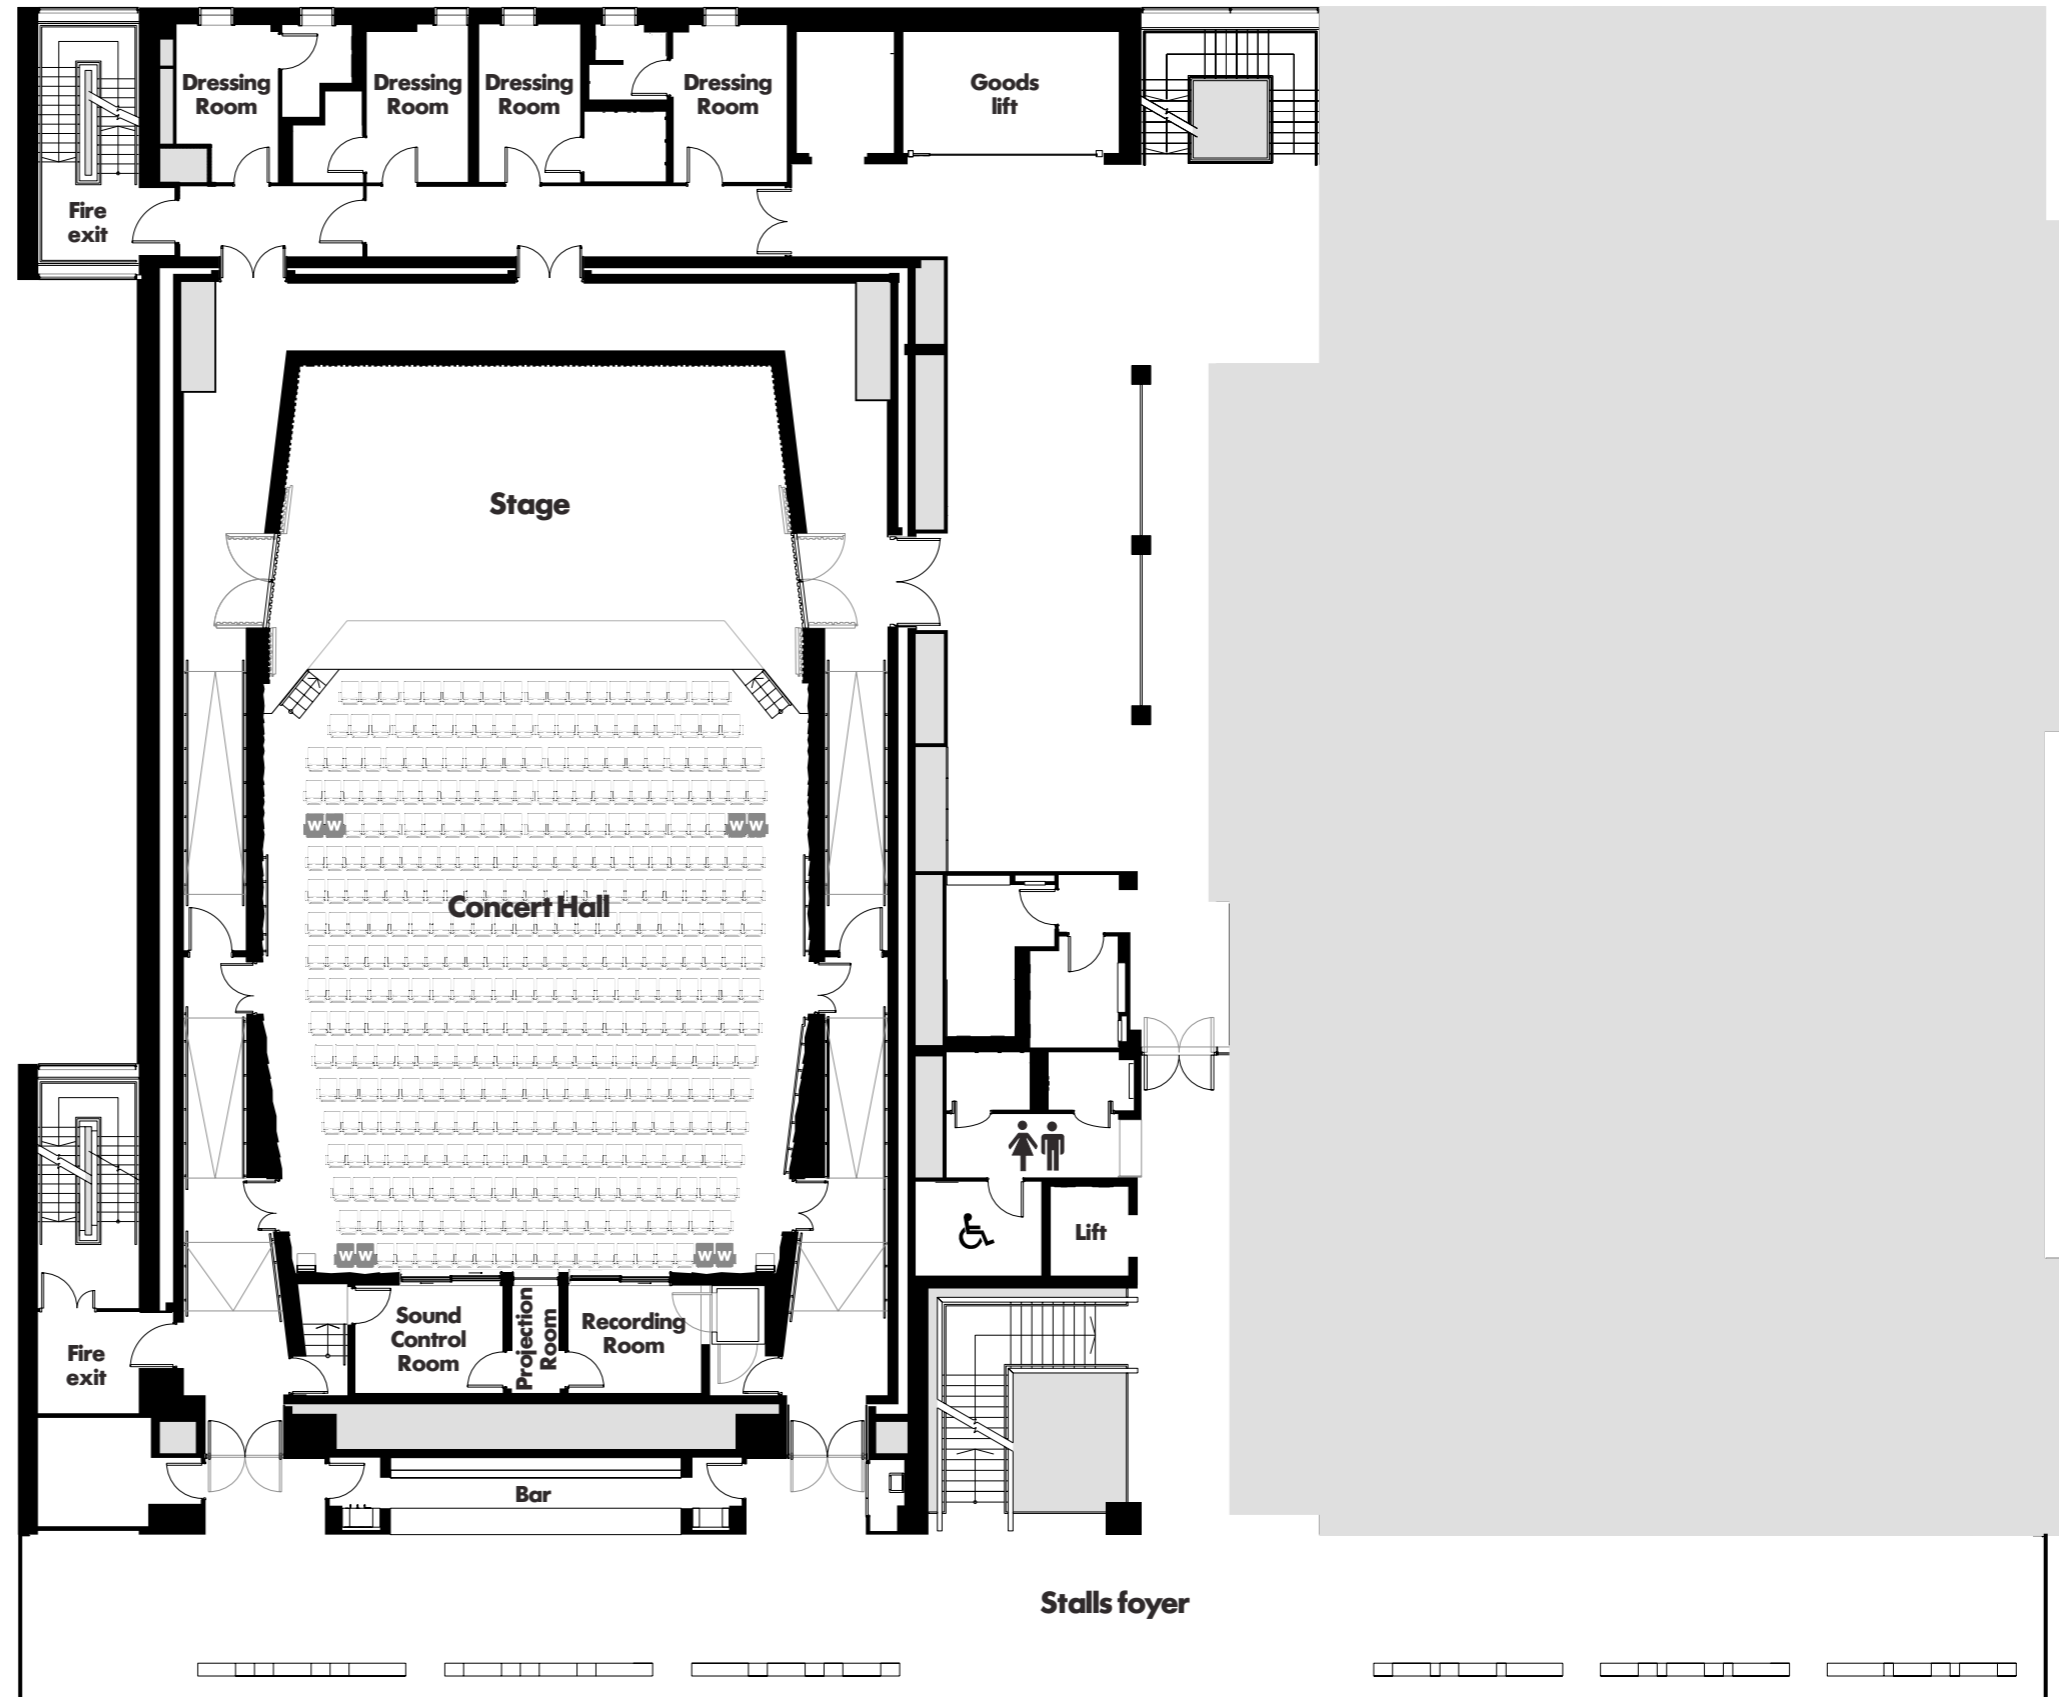

Milton Court Concert Hall First floor

Barbican Centre
Silk Street
London EC2Y 8DS
Tel 020 7382 7043
businesses@barbican.org.uk
www.barbican.org.uk

capacity

maximum capacity 608
stalls level 391
circle 217 (some seats are
located behind the stage)

stage dimensions

width 14.4m
height 15m

four depths of stage:

- 6.7 – 608 seats
- 8m – 608 seats
- 10.5m – 546 seats (first 3 rows removed)
- 12.3m – 499 seats (first 5 rows removed)

goods lift

4.5m x 2.3m

facilities

- free wi-fi
- full facilities for video and data projection
- motorized projection screen and HD projector available
- active splits from stage tielines
- fully automated and adaptable stage layout (subject to set up)
- integrated sound system
- adaptable stage lighting with automated console
- induction loop
- air conditioning
- private foyer area
- accessible via passenger lift, stairs and goods lift
- 11 accessible seats for wheelchair users