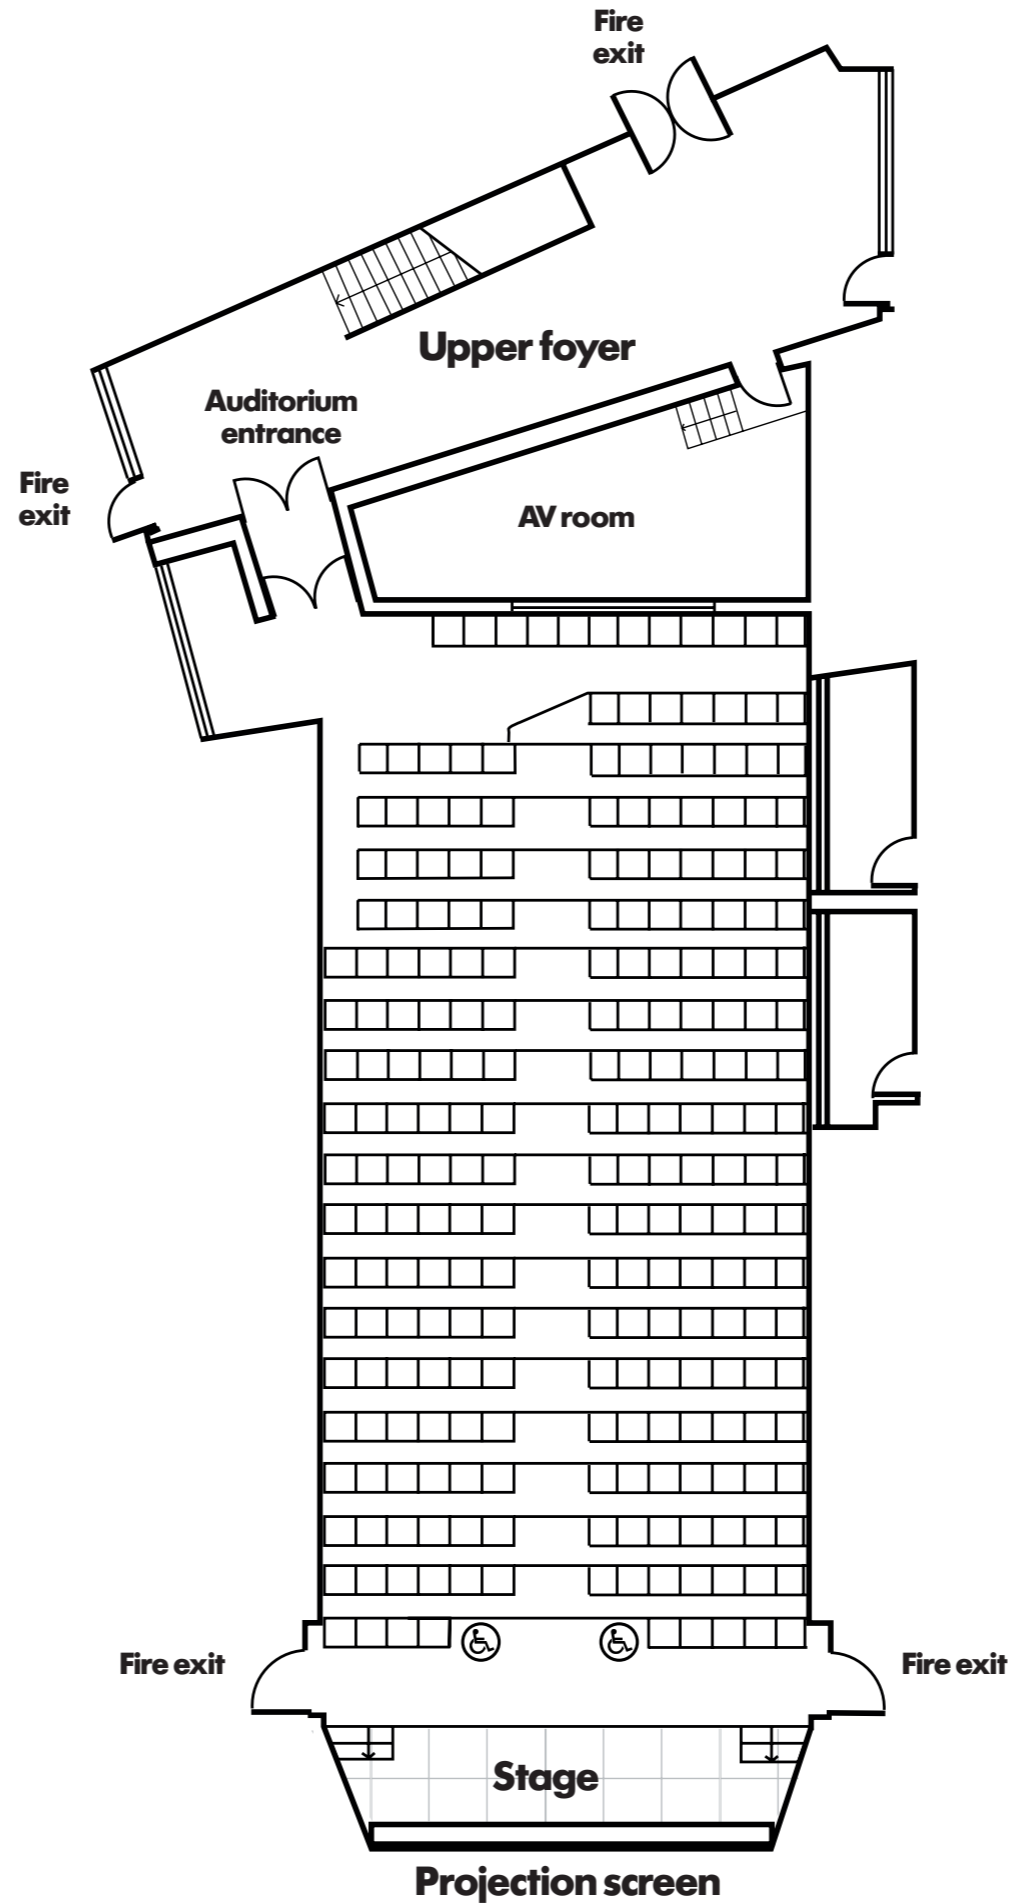

Frobisher Auditorium 1 Level 4

Capacity

total 243 plus 3 wheelchair position
or 232 plus 6 wheelchair positions

Auditorium dimensions

width 8.55m
length 20.95m

Stage dimensions

area 12.2m² (131 sq.ft.)
width 7.3m (22'2")
length 1.6m (5'6")
height MAX 4m (13'1")

Facilities

- free delegate wi-fi
- perlux screen 5.3 x 2.9m (17'4" x 9'5" with variable masking)
- projection facilities
- dedicated technician
- integrated sound system
- coloured stage and wall lighting
- comfort cooling
- adjacent to Frobisher Lounge
- accessible via passenger lifts, stairs and goods lift
- standard 13 amp power (other power to quote)

Plan to be used as guide only