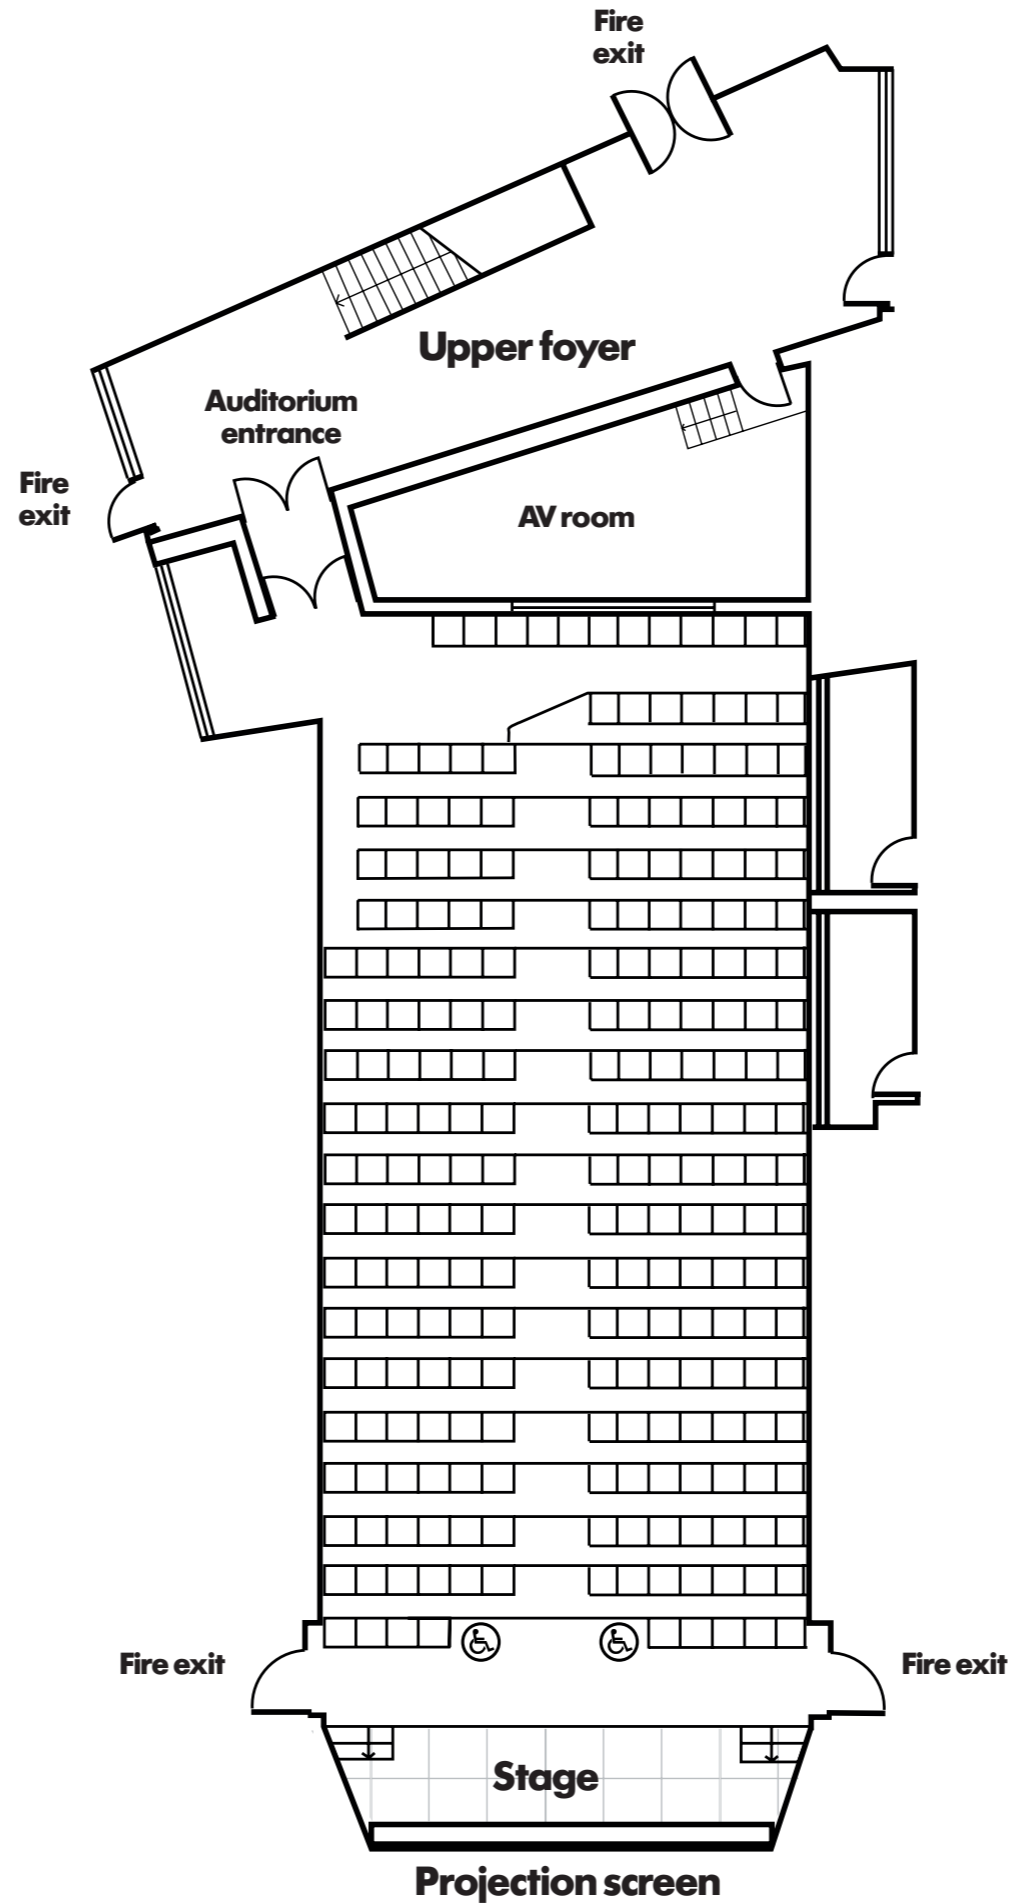

Frobisher Auditorium 1 Level 4

capacity

total 243 plus 3 wheelchair position
or 232 plus 6 wheelchair positions

auditorium dimensions

width 8.55m
length 20.95m

stage dimensions

area 12.2m² (131 sq.ft.)
width 7.3m (22'2")
length 1.6m (5'6")
height MAX 4m (13'1")

facilities

- free delegate wi-fi
- perlux screen 5.3 x 2.9m (17'4" x 9'5" with variable masking)
- projection facilities
- dedicated technician
- integrated sound system
- coloured stage and wall lighting
- comfort cooling
- adjacent to Frobisher Lounge
- accessible via passenger lifts, stairs and goods lift
- standard 13 amp power (other power to quote)

Plan to be used as guide only