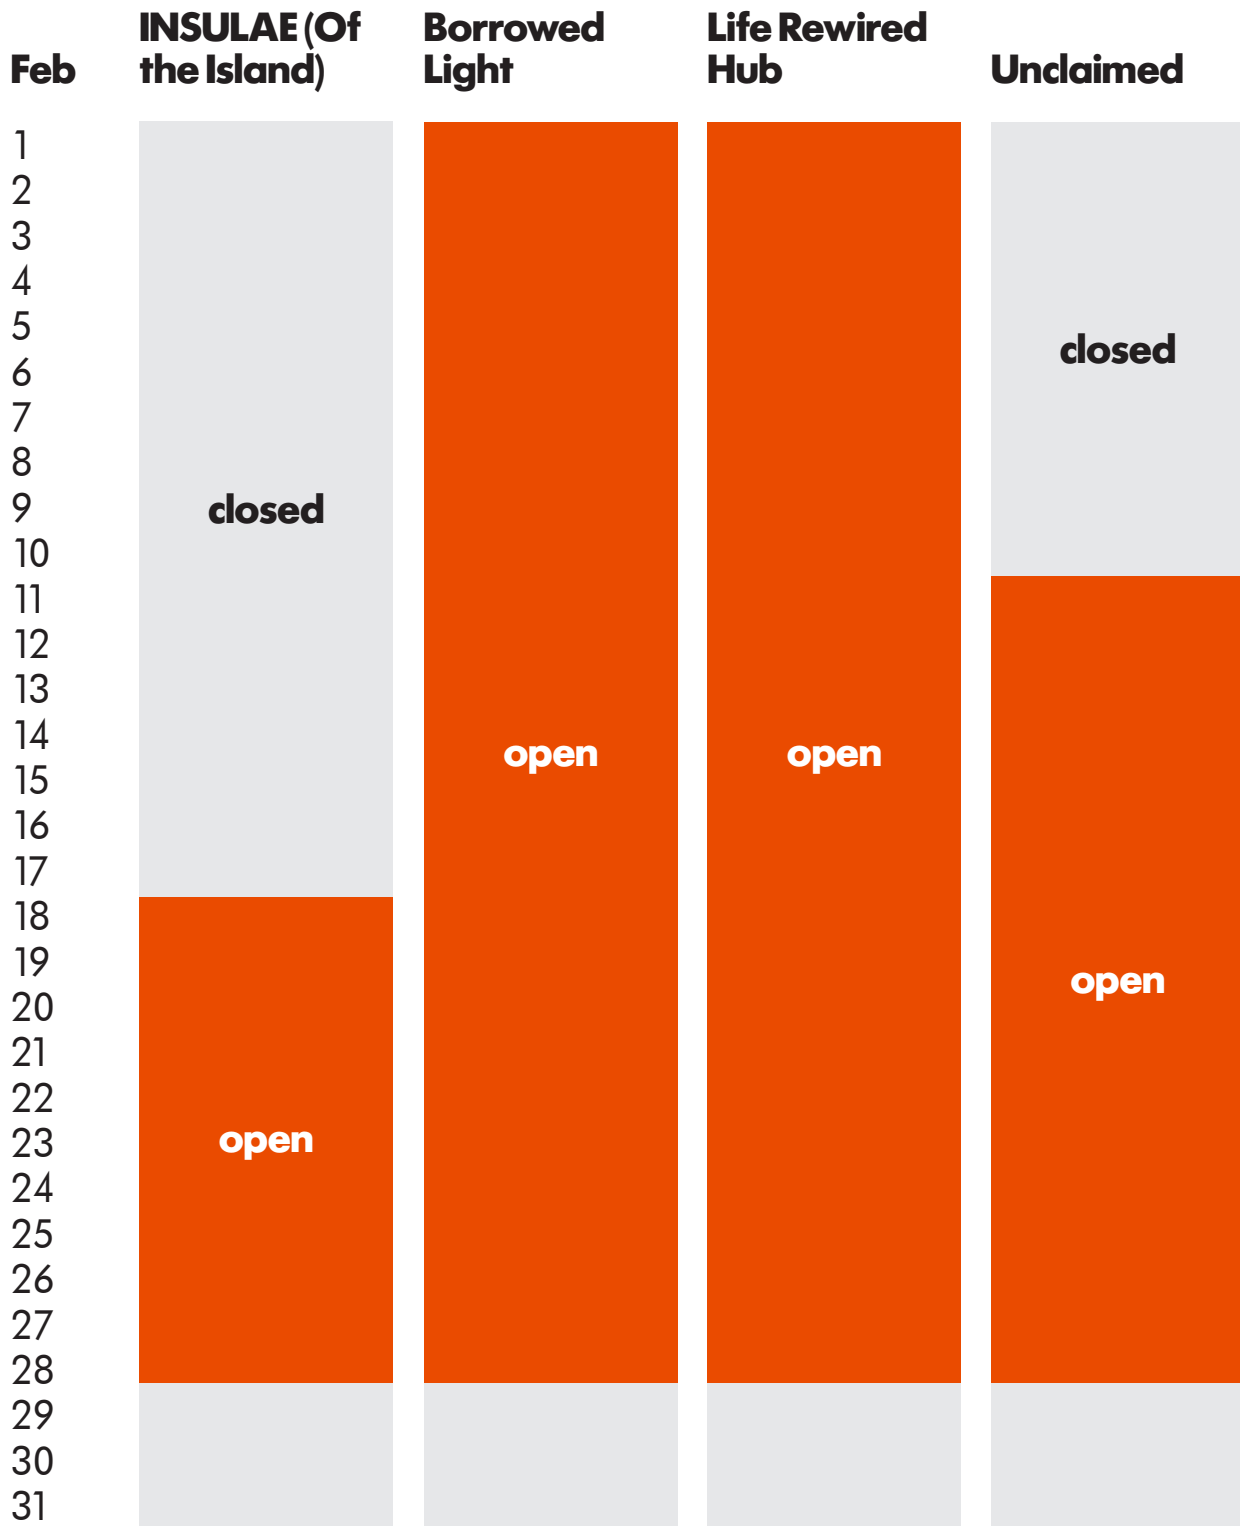

Level G Feb

Level G Installations Schedule

barbican